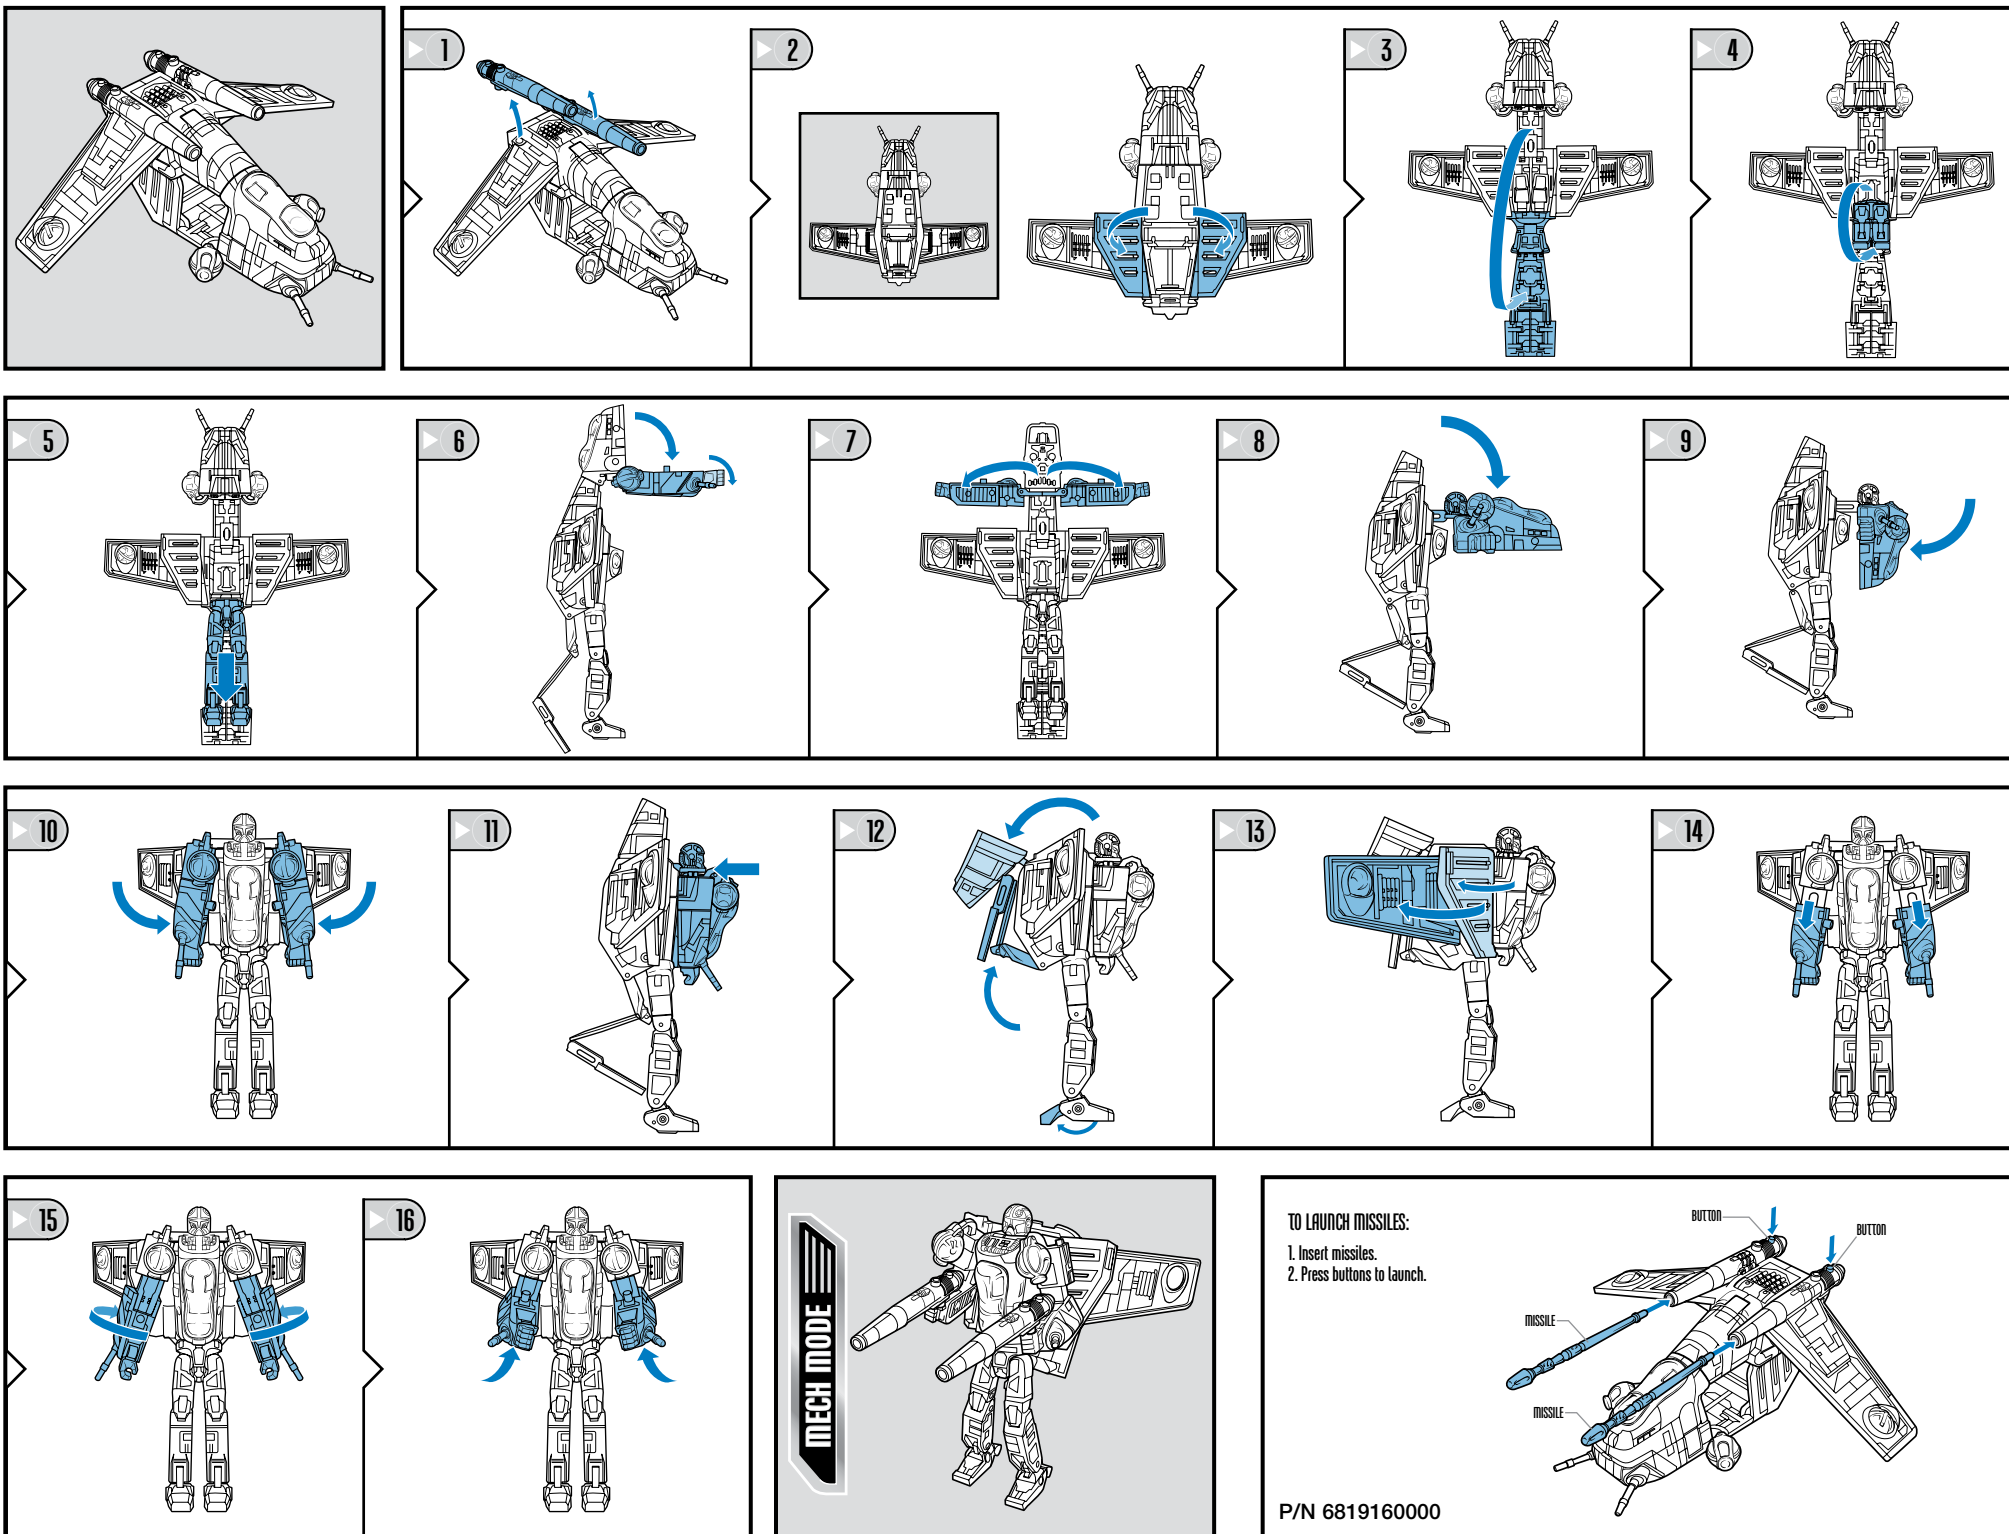

TRANSFORMERS CROSSOVERS™ STAR WARS®

CLONE PILOT™
REPUBLIC GUNSHIP™

AGES 5+
87287/85772 Asst.

NOTE: Some parts are made to detach if excessive force is applied and are designed to be reattached if separation occurs. Adult supervision may be necessary for younger children.

CHANGING TO MECH

TO LAUNCH MISSILES:

1. Insert missiles.
2. Press buttons to launch.

P/N 6819160000

Reverse order of instructions to convert back into vehicle.

Not suitable for children under 3 years because of small parts – choking hazard.

Some poses may require hand support. Product and colors may vary.

© 2008 Lucasfilm Ltd. & © or TM where indicated. All Rights Reserved.
©* and/or TM* & © 2008 Hasbro. All Rights Reserved.
TM & © denote U.S. Trademarks.
Manufactured under license from Tomy Company, Ltd.