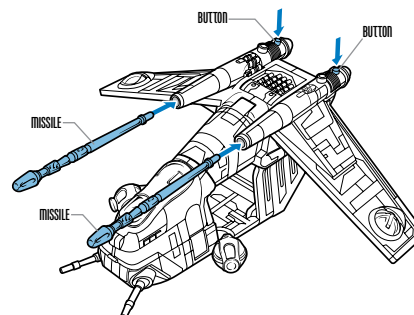

TRANSFORMERS CROSSOVERS™ STAR WARS®

CLONE PILOT™
REPUBLIC GUNSHIP™

AGES 5+
87287/85772 Asst.

NOTE: Some parts are made to detach if excessive force is applied and are designed to be reattached if separation occurs. Adult supervision may be necessary for younger children.

CHANGING TO MECH

TO LAUNCH MISSILES:

1. Insert missiles.
2. Press buttons to launch.

P/N 6819160000

Reverse order of instructions to convert back into vehicle.

Not suitable for children under 3 years because of small parts – choking hazard.